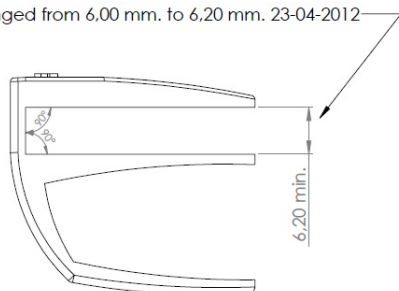

PRODUCT SHEET

Description:

Glass Door Handle "Badge" F/Double Doors, L+R, Chrome Pl, F/ Glass Thickness 4-5mm, 1 ABS Screw W/PVC Tip & 1 ABS, Screw W/Hard $\varnothing 5 \times 3,5$ mm ABS Extension.

Item number:

17.40.070-0

Units	Box	Carton	HS Code	Barcode
Pair	12	240	8302420090	 5704866072113

Changed from 6,00 mm. to 6,20 mm. 23-04-2012

Screw needed - not on drawing!!
One side shown

SISO A/S

Mileparken 11
DK-2740 Skovlunde
Denmark
VAT: DK 24786013