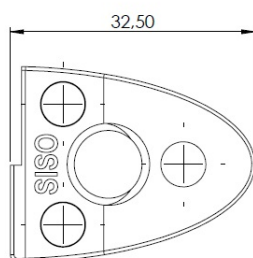

PRODUCT SHEET

Description:

Glass Door Handle "Badge" F/Double Doors, L+R, Chrome Pl, F/ Glass Thickness 4-5mm, 1 ABS Screw W/PVC Tip & 1 ABS, Screw W/Hard $\varnothing 5 \times 3,5$ mm ABS Extension.

Item number:

17.40.070-0

Units	Box	Carton	HS Code	Barcode
Pair	12	240	8302420090	 5704866072113

Changed from 6,00 mm. to 6,20 mm. 23-04-2012

Screw needed - not on drawing!!
One side shown

SISO A/S

Mileparken 11
DK-2740 Skovlunde
Denmark
VAT: DK 24786013