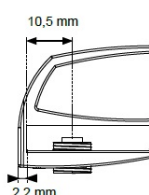

PRODUCT SHEET

Description:

Glass Door Handle "Badge" F/Double Doors, L+R, Chrome Pl, F/ Glass Thickness 4-5mm, 1 ABS Screw W/PVC Tip & 1 ABS, Screw W/Hard $\varnothing 5 \times 3,5$ mm ABS Extension.

Item number:

17.40.070-0

Units	Box	Carton	HS Code	Barcode
Pair	12	240	8302420090	 5704866072113

Changed from 6,00 mm. to 6,20 mm. 23-04-2012

Screw needed - not on drawing!!
One side shown

SISO A/S

Mileparken 11
DK-2740 Skovlunde
Denmark
VAT: DK 24786013