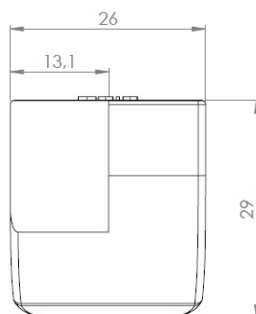

PRODUCT SHEET

Description:

Glass Door Handle "Badge" F/Double Doors, L+R, Chrome Pl, F/ Glass Thickness 4-5mm, 1 ABS Screw W/PVC Tip & 1 ABS, Screw W/Hard $\varnothing 5 \times 3,5$ mm ABS Extension.

Item number:

17.40.070-0

Units	Box	Carton	HS Code	Barcode
Pair	12	240	8302420090	 5704866072113

Changed from 6,00 mm. to 6,20 mm. 23-04-2012

Screw needed - not on drawing!!
One side shown

SISO A/S

Mileparken 11
DK-2740 Skovlunde
Denmark
VAT: DK 24786013